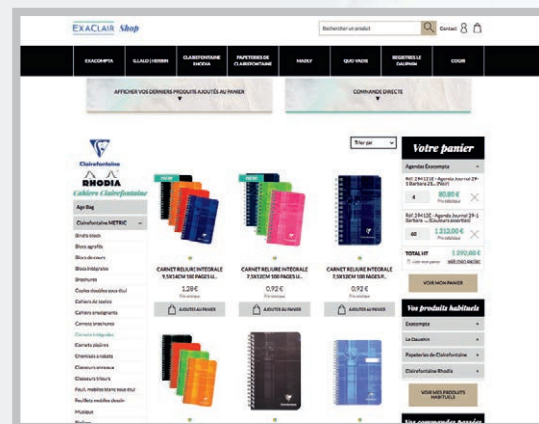

EXACLAIRSHOP

La boutique en ligne dédiée aux distributeurs et revendeurs*.
Passez simplement et rapidement commande, à tout moment !

The online ordering system for dealers and retailers.
Shop with ease at your convenience!*

*Accès réservé aux revendeurs référencés - access limited to authorized customers only