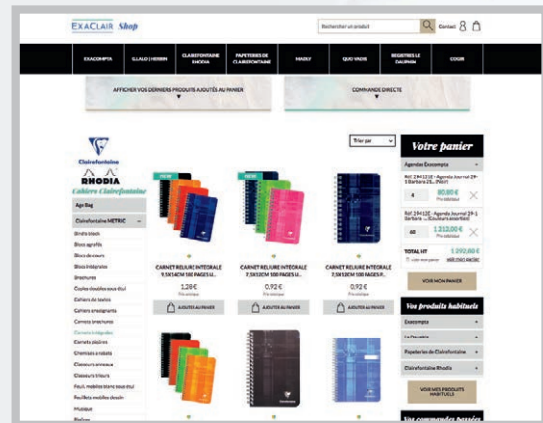

EXACLAIRSHOP

La boutique en ligne dédiée aux distributeurs et revendeurs*.
Passez simplement et rapidement commande, à tout moment !

The online ordering system for dealers and retailers.
Shop with ease at your convenience!*

*Accès réservé aux revendeurs référencés - access limited to authorized customers only